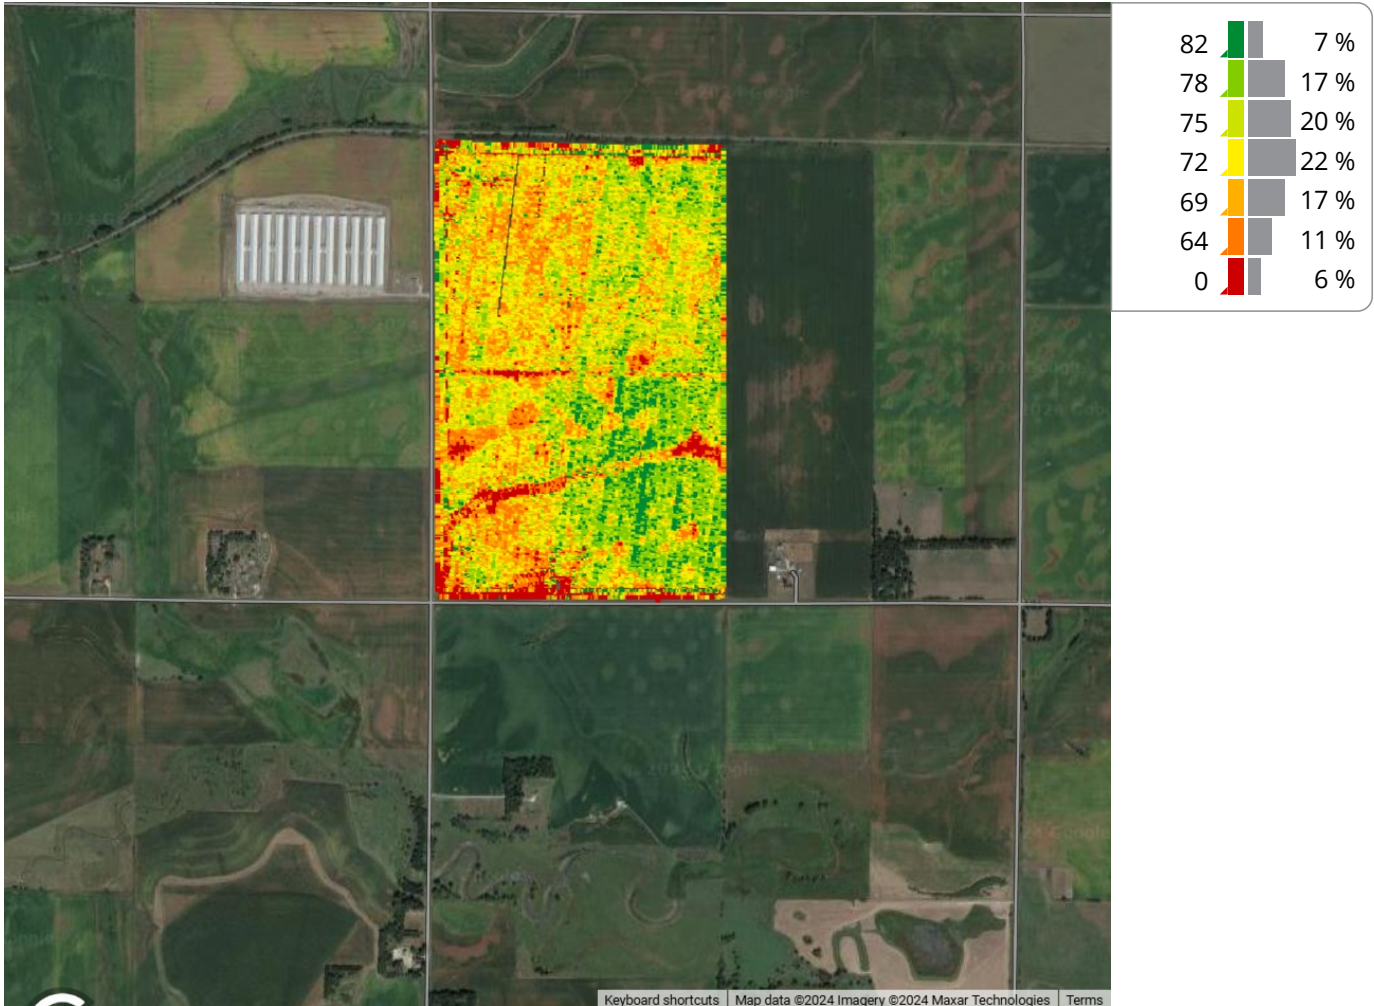

2024 Harvest: Soybeans

Field: Froms

Union Farms~1 | Jan Fricke

Start: Oct 3, 2024 5:26 PM

End: Oct 8, 2024 1:31 AM

Work Totals

Area Harvested: 251.8 ac

Total Yield: 18,097 bu

Wet Weight: 4,312.7 lb/ac

Yield: 72 bu/ac

Moisture: 8 %

Total Wet Weight: 1,085,984 lb

Map: Yield

Equipment

Combine 8241178: 8241178

Varieties